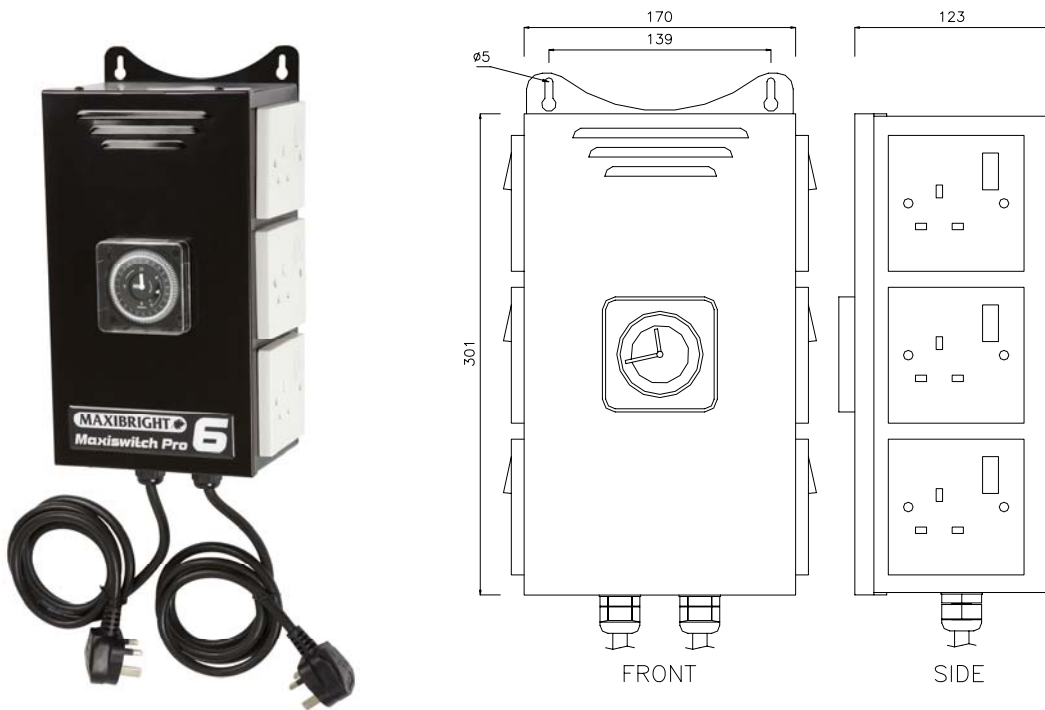

**Technical Data Sheet**

**Supply:** Requires 2 x standard 13A 230V UK (BS1363) outlet sockets.  
(Supplies must be from adjacent sockets)

**Output:** 6 x timer controlled standard 13A 230V UK (BS1363) switched outlet sockets.  
**Maximum load capacity 26A – 13A per side.**

**Timer:** Switchable in 15min segments, On/Off operation with override facility.

**Weight:** 2.95kg.

**Boxed weight:** 3.35kg.

HID Ballast General Running Current (A)				Maximum HID Ballasts per Maxiswitch Pro 4			
250W	400W	600W	1000W	250W	400W	600W	1000W
1.25	2.13	2.89	5	6	6	6	4